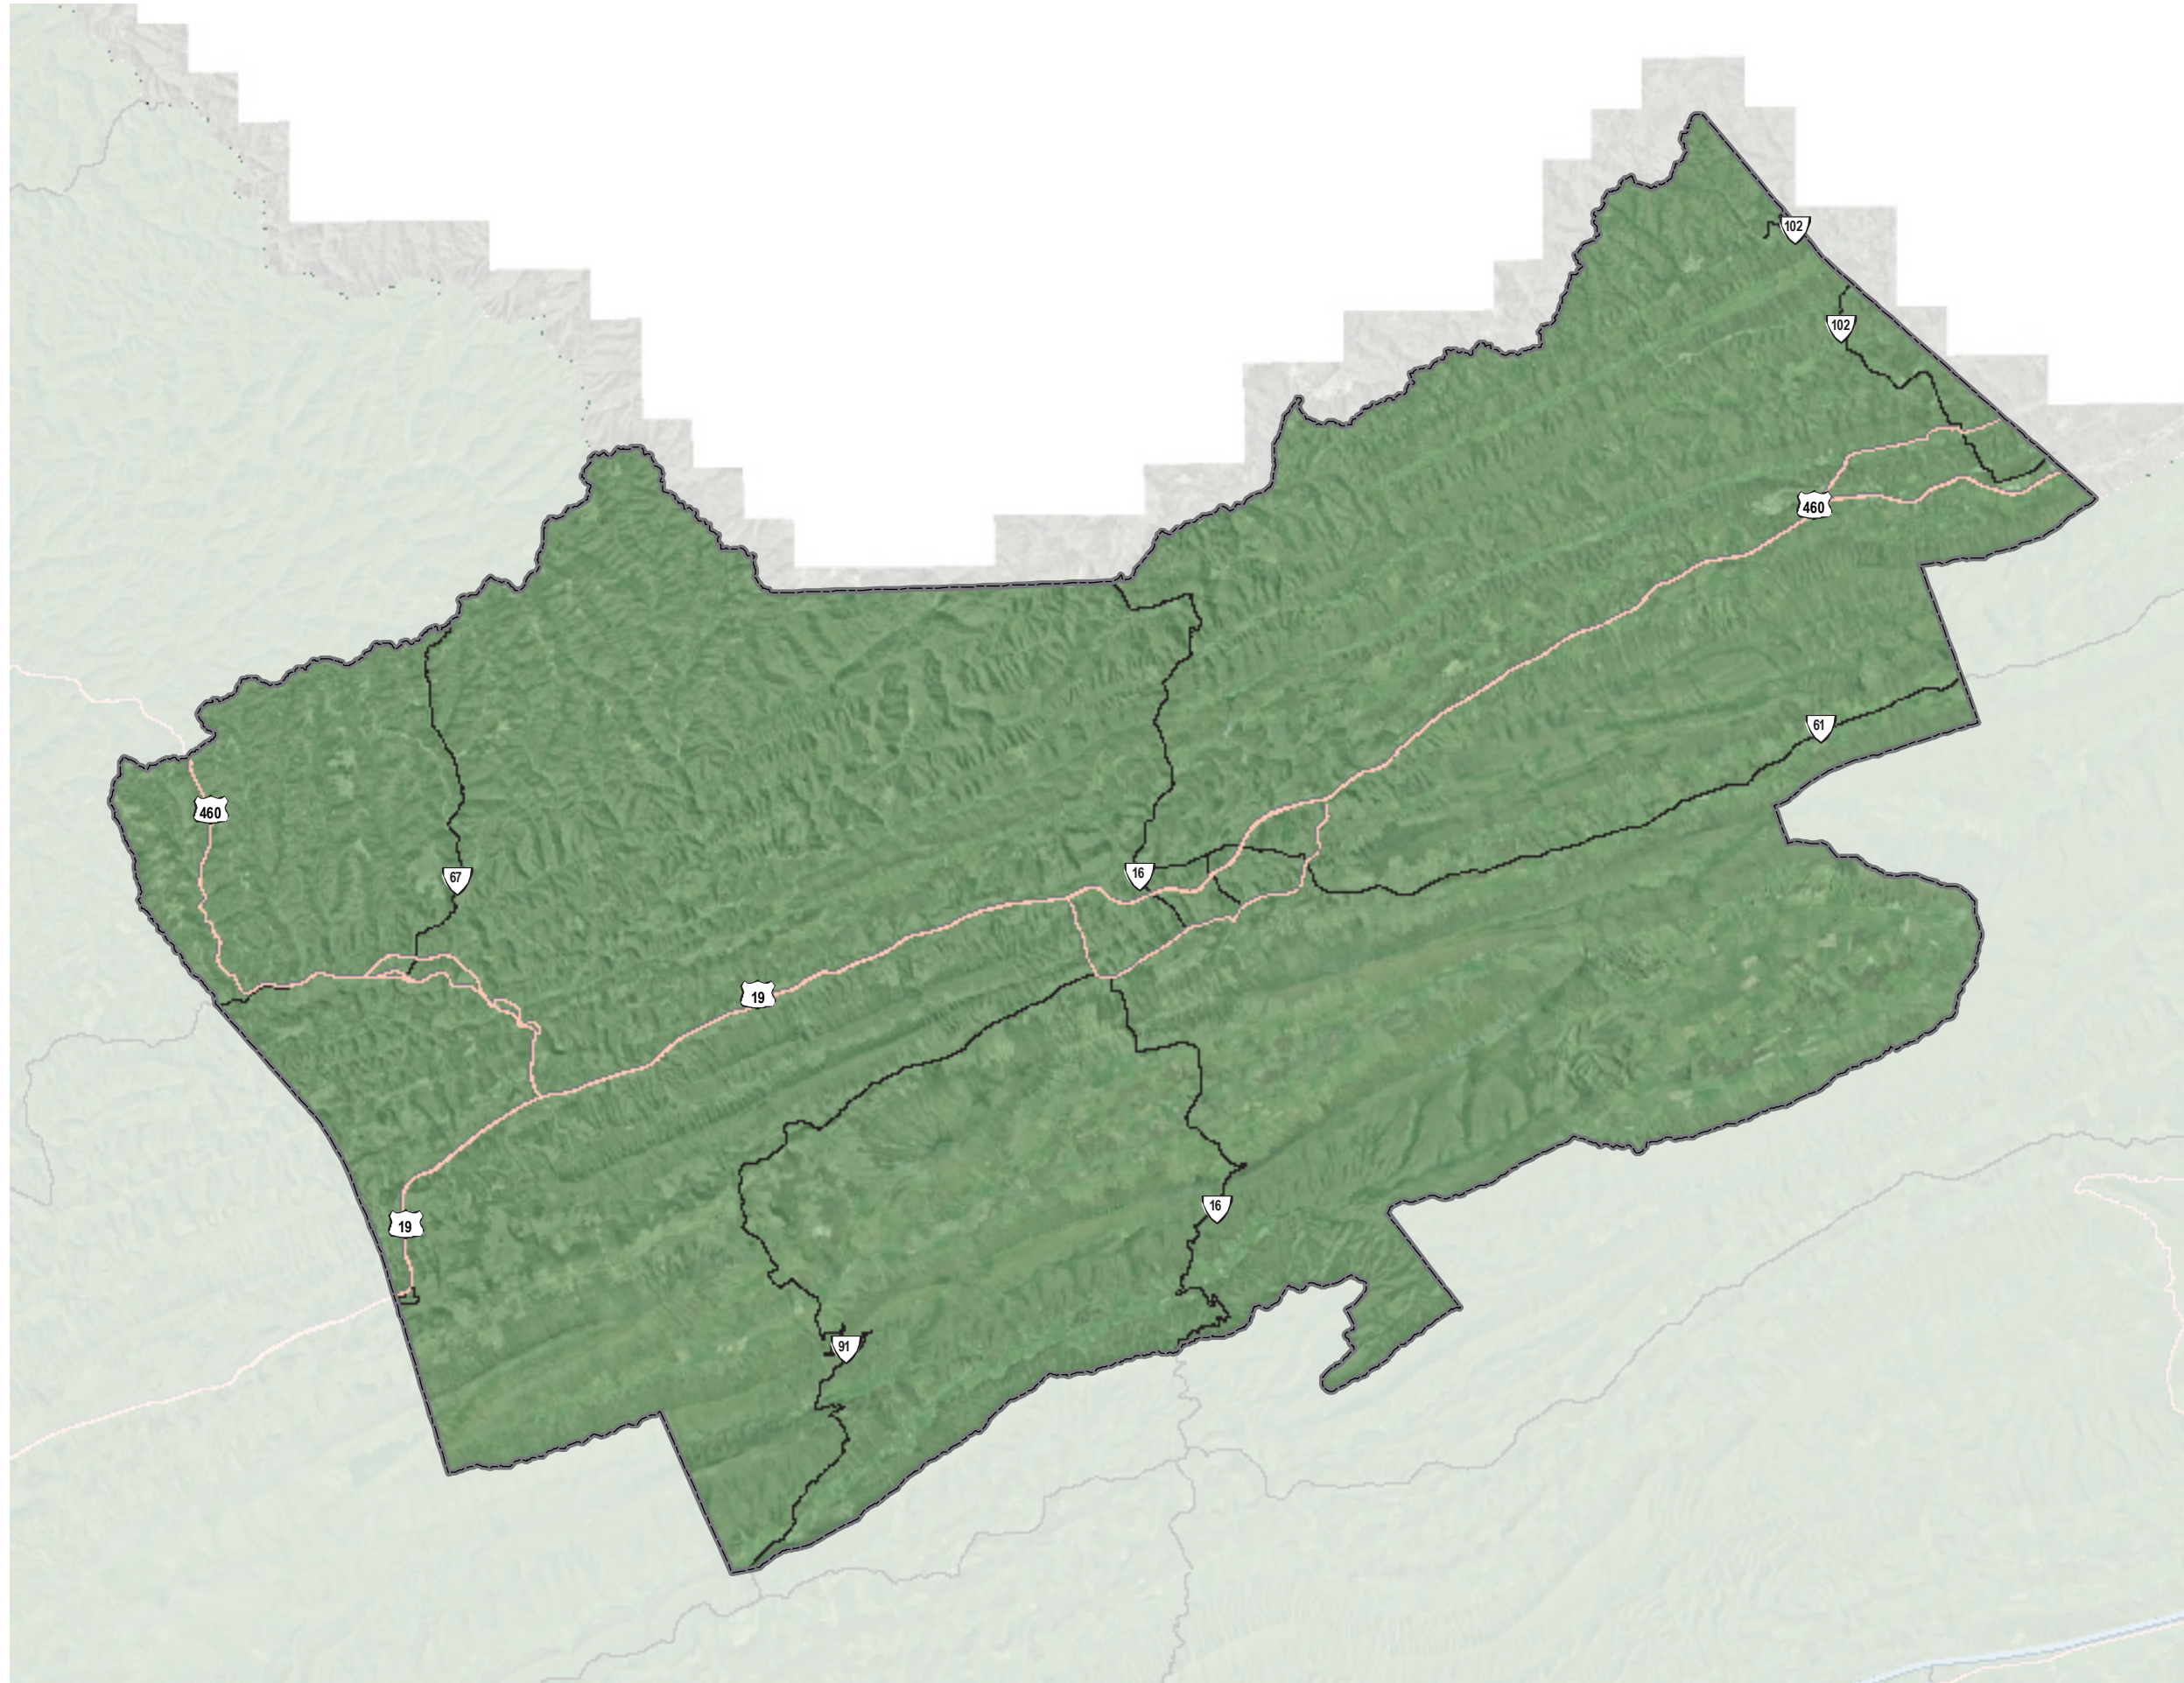

VIRGINIA'S NEW MARKETS TAX CREDIT AREAS TAZEWELL COUNTY

-  NEW MARKETS TAX CREDIT AREA
-  INTERSTATE
-  HIGHWAY
-  PRIMARY HIGHWAY
-  COUNTY BOUNDARY

Sources:
Virginia Economic Development Partnership 2008
Virginia Base Mapping Program 2007
Virginia Department of Transportation 2007